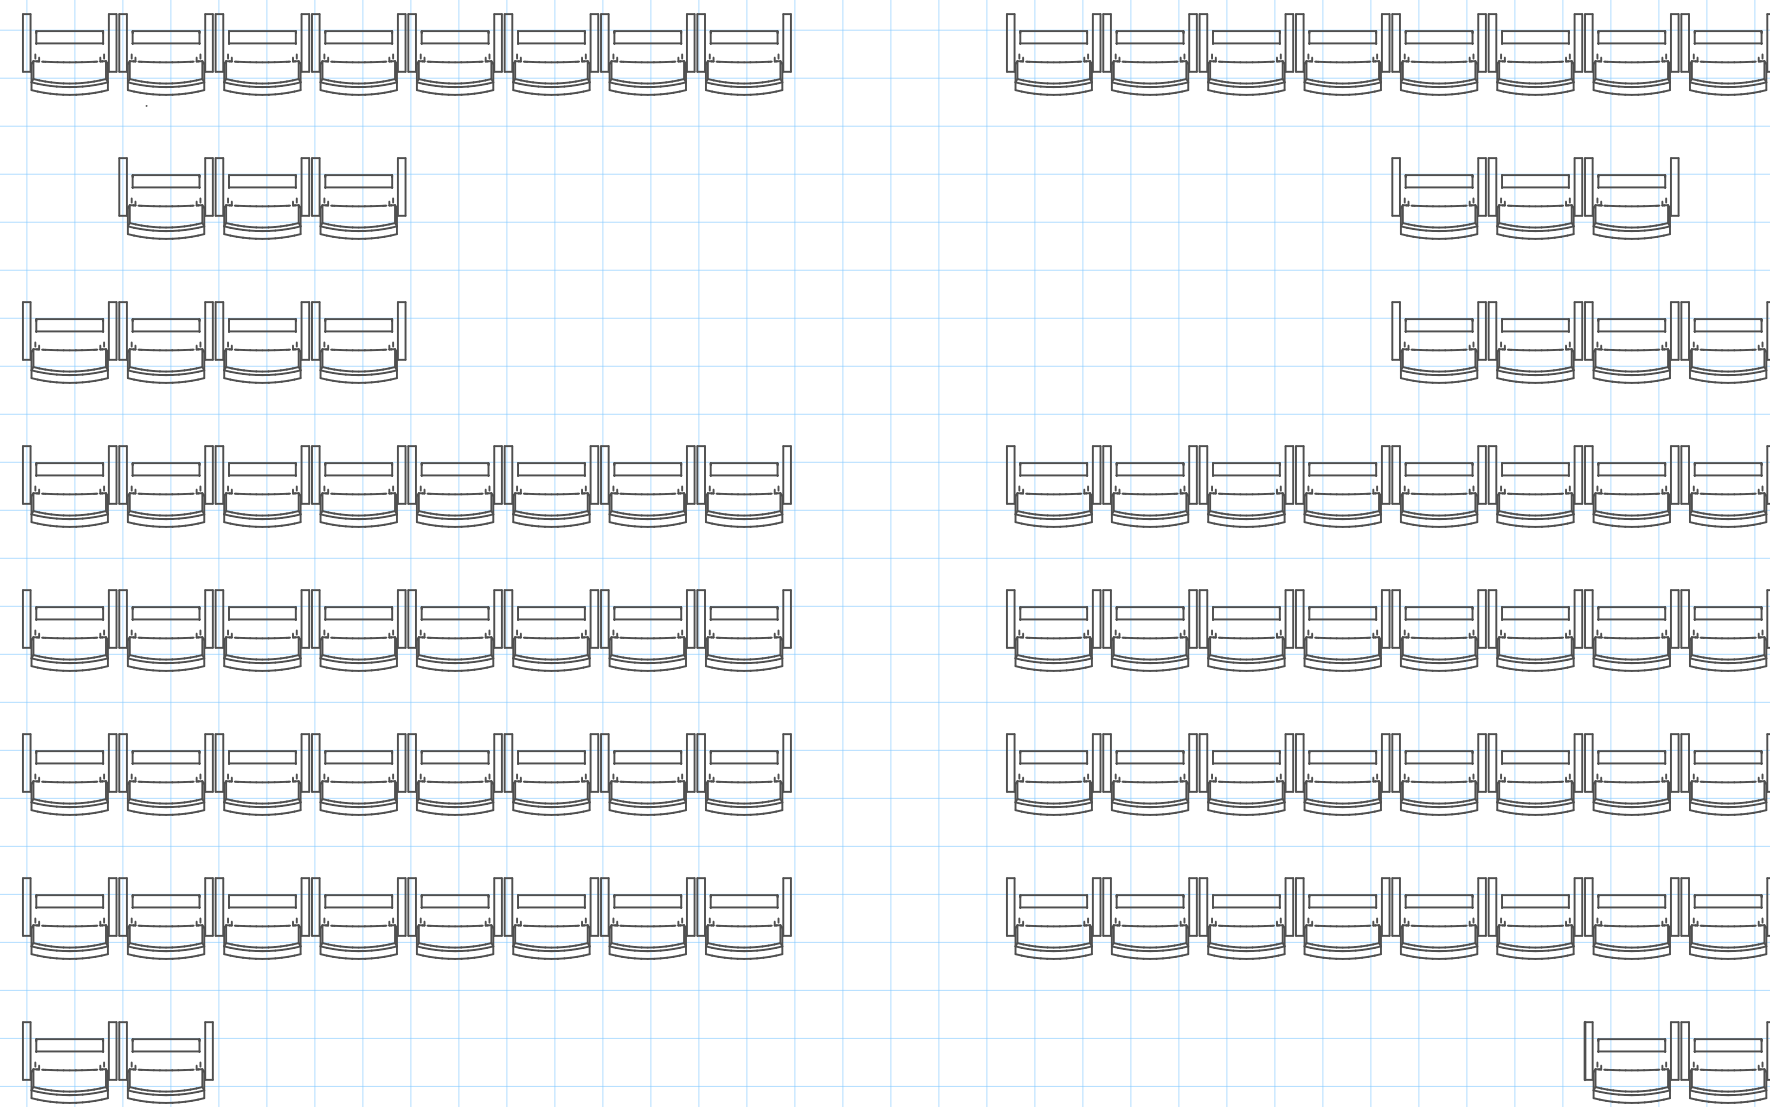

- 19 - 1 speed - **Cyc**
- 18 - variable-speed **Open**
- 17 - variable-speed - **Legs + Teaser**
- 16 - 1 speed - **3rd Electric**
- 15 - 1 speed **Open**
- 14 - variable-speed - storage
- 13 - variable-speed - **Legs**
- 12 - 1 speed - **Crossover Curtain**
- 11 - variable-speed **Open**
- 10 - 1 speed - **2nd Electric**
- 9 - (DISABLED 3/22) variable-speed **Open**
- 8 - variable-speed - **Legs**
- 7 - variable-speed **Open**
- 6 - variable-speed **Open**
- 5 - 1 speed - **Teaser**
- 4 - variable-speed - **Legs**
- 3 - 1 speed - **1st Electric**
- 2 - variable-speed **Open**
- 1 - variable-speed - **Act Curtain**

Production	You're A Good Man Charlie Brown
Facility	AHA Theater
Drawing Name	Floorplan. Scenery Designer: Kurt Gough
Date:	10/20/22
Scale:	1/4" = 1'-0"
Drawn By:	Brian Bjorklund
Revision/Version:	11/1/22
Drawing #	1