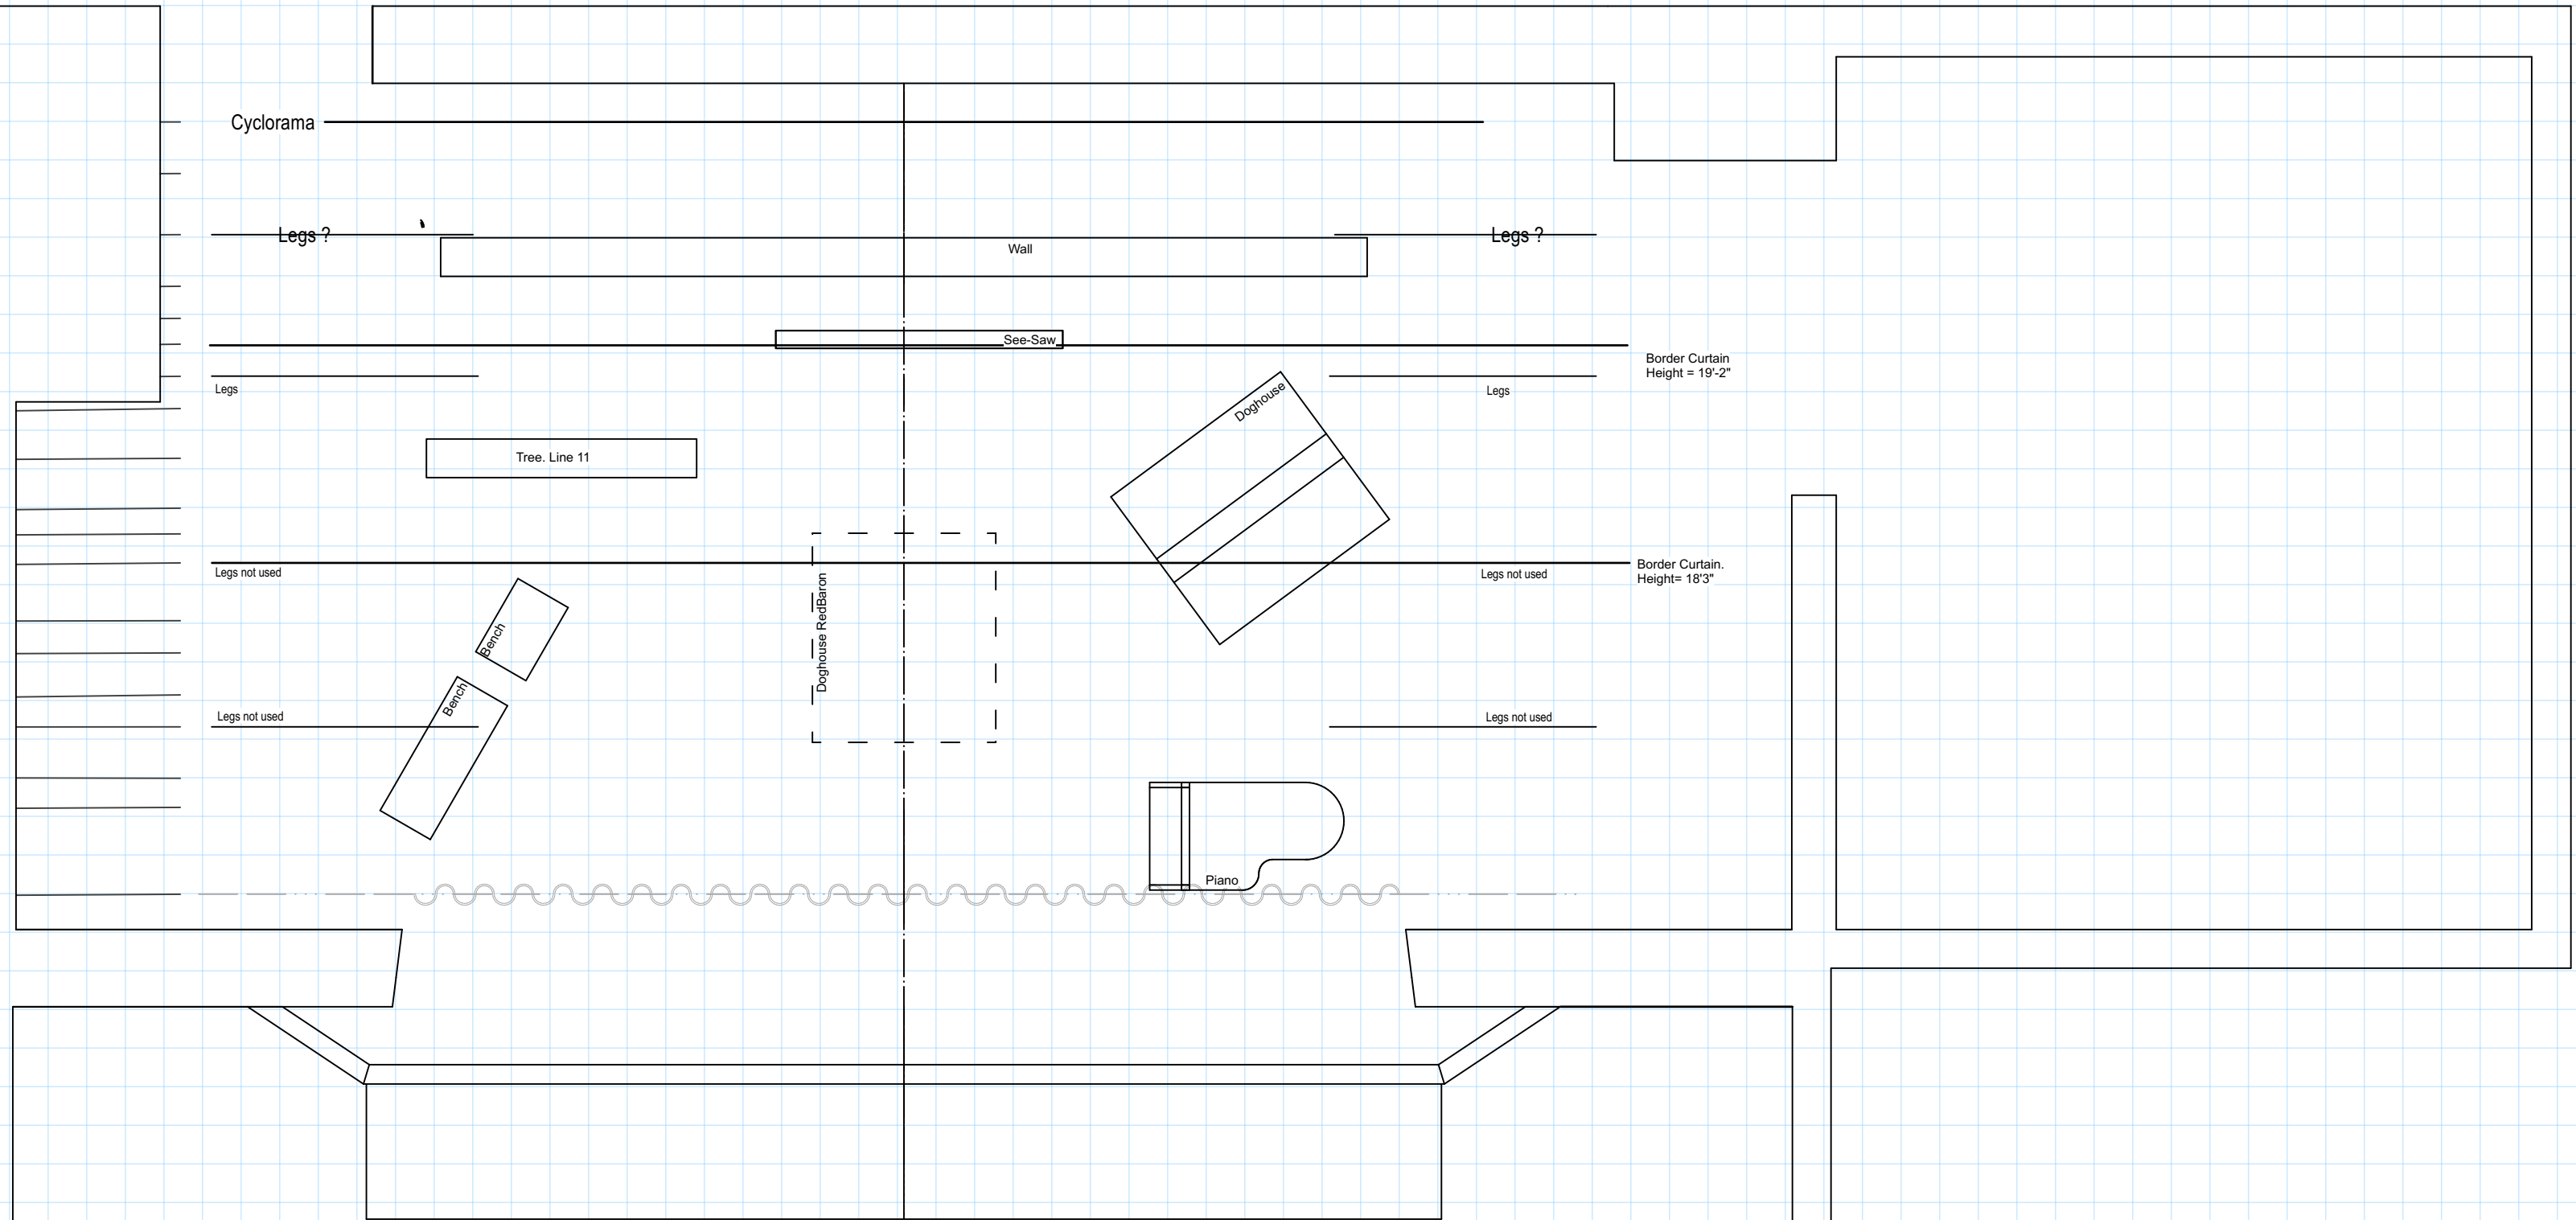

- 19 - 1 speed - **Cyc**
- 18 - variable-speed **Open**
- 17 - variable-speed - **Legs + Teaser**
- 16 - 1 speed - **3rd Electric**
- 15 - 1 speed **Open**
- 14 - variable-speed - storage
- 13 - variable-speed - **Legs**
- 12 - 1 speed - **Crossover Curtain**
- 11 - variable-speed **Open**
- 10 - 1 speed - **2nd Electric**
- 9 - (DISABLED 3/22) variable-speed **Open**
- 8 - variable-speed - **Legs**
- 7 - variable-speed **Open**
- 6 - variable-speed **Open**
- 5 - 1 speed - **Teaser**
- 4 - variable-speed - **Legs**
- 3 - 1 speed - **1st Electric**
- 2 - variable-speed **Open**
- 1 - variable-speed - **Act Curtain**

Production	You're A Good Man Charlie Brown
Facility	AHA Theater
Drawing Name	Floorplan. Scenery Designer: Kurt Gough
Date:	10/20/22
Scale:	1/4" = 1'-0"
Drawn By:	Brian Bjorklund
Revision/Version:	11/1/22
Drawing #	1